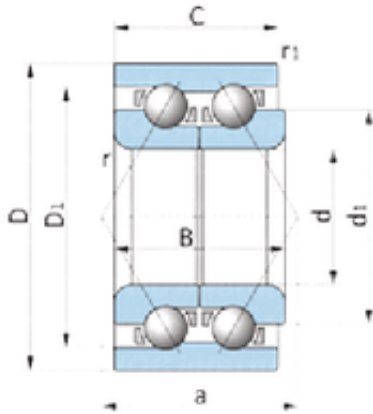

Shandong Bohong Bearing Co., Ltd.

30 mm x 60 mm x 37 mm SKF BA2B243739CA
angular contact ball bearings

Bearing No. BA2B243739CA

Size	30x60x37 mm
Bore Diameter	30 mm
Outer Diameter	60 mm
Width	37 mm
d	30 mm
D	60 mm
B	37 mm
C	34 mm

BA2B243739CA Bearing 2D drawings and 3D CAD models