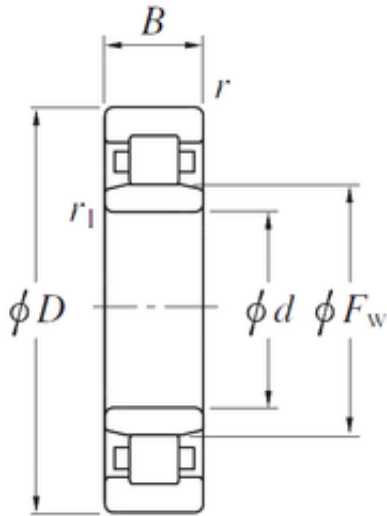

# Shandong Bohong Bearing Co., Ltd.

500 mm x 670 mm x 100 mm KOYO NU29/500 cylindrical roller bearings

Bearing No. NU29/500

Bore Diameter	500 mm
Outer Diameter	670 mm
d	500 mm
Fw	546 mm
D	670 mm
Ew	626 mm
B	100 mm
C	100 mm
r min.	5 mm
r1 min.	5 mm
Weight	101 Kg
Basic dynamic load rating (C)	1940 kN

NU29/500 Bearing 2D drawings and 3D CAD models