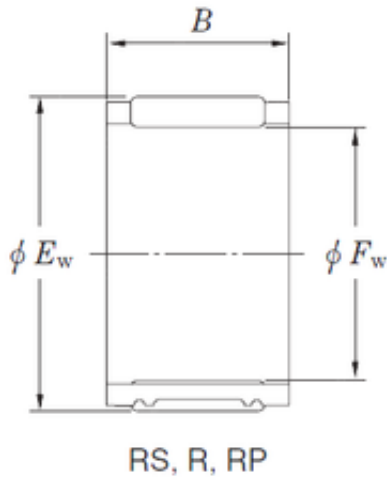

## KOYO RF304215 needle roller bearings

Bearing No. RF304215

Size	30x42x15 mm
Bore Diameter	30 mm
Outer Diameter	42 mm
Width	15 mm
Fw	30 mm
Ew	42 mm
B	15 mm
Weight	0,036 Kg
Basic dynamic load rating (C)	27 kN
Basic static load rating (C0)	28 kN