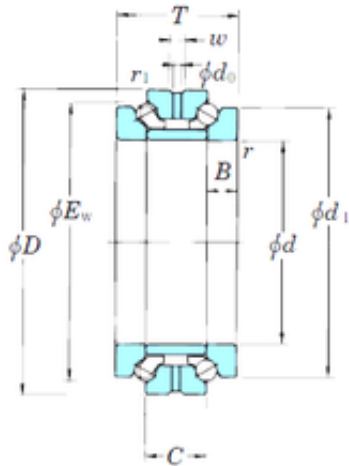

Shandong Bohong Bearing Co., Ltd.

300 mm x 420 mm x 36 mm KOYO 239460B
thrust ball bearings

Bearing No. 239460B

Size	300x420x144 mm
Bore Diameter	300 mm
Outer Diameter	420 mm
Width	144 mm
d	300 mm
D	420 mm
E _w	391 mm
T	144 mm
B	36 mm
C	72 mm
Angle (°)	60 °
d ₁	384 mm
r min.	3 mm
r ₁ min.	1,1 mm
W	14 mm
Weight	56,1 Kg
Basic dynamic load rating (C)	352 kN
Basic static load rating (C ₀)	1 150 kN
(Grease) Lubrication Speed	770 r/min

239460B Bearing 2D drawings and 3D CAD models